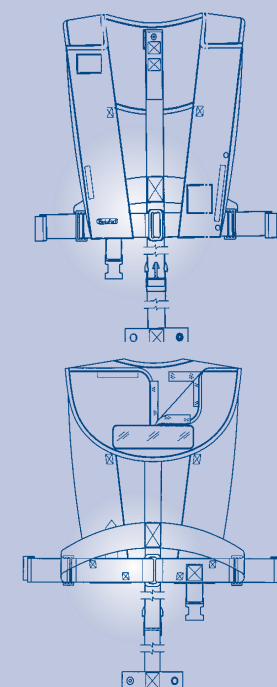

Features

- CAA and FAA Approved
- Suitable for use in both rotary-wing and fixed-wing aircraft
- Ultra-slim stole pouch
- Fully-adjustable webbing waistbelt/backstrap
- Immensely strong durable synthetic fabric stole pouch
- Efficient inflatable stole assembly
- Proven performance and longevity
- Compact, unobtrusive design
- Low weight for enhanced comfort
- Easy to don and doff
- Buoyancy in excess of 170 Newtons
- Manually operated CO2 cylinder
- Oral top up tube
- Automatic battery/light assembly
- High visibility reflective tape
- Crotch strap
- Buddy line
- Integral spray hood
- Whistle

Sizing

- The MK28WB is manufactured in a single universal size.

MK28WB Technical Data

Weight	1 kg (approx)
Buoyancy	170 Newtons
CO2 Cylinders	1 x 33 gramme disposable
Battery/Lamp Assembly	Dry cell type with on/off switch
Approval	CAA (Approval No.E.13474) FAA
Part No.	A339000A00

MK28WB General Assembly

MK28 Crew Lifejacket

The MK 28 crew lifejacket, CAA/FAA approved, offers the same design characteristics as the passenger variant but is fitted with an orange inflatable stole. It is also available as a Series, 1, 2 or 3 providing a combination of different features :

Features

- Personal Locator Beacon (PLB) pocket
- Equipment Pocket
- Flare Pocket
- Separate Balaclava Hood
- Integral Spray Shield
- Crotch straps

Mk 28 Crew Lifejacket Series 1, 2 & 3 Standard features